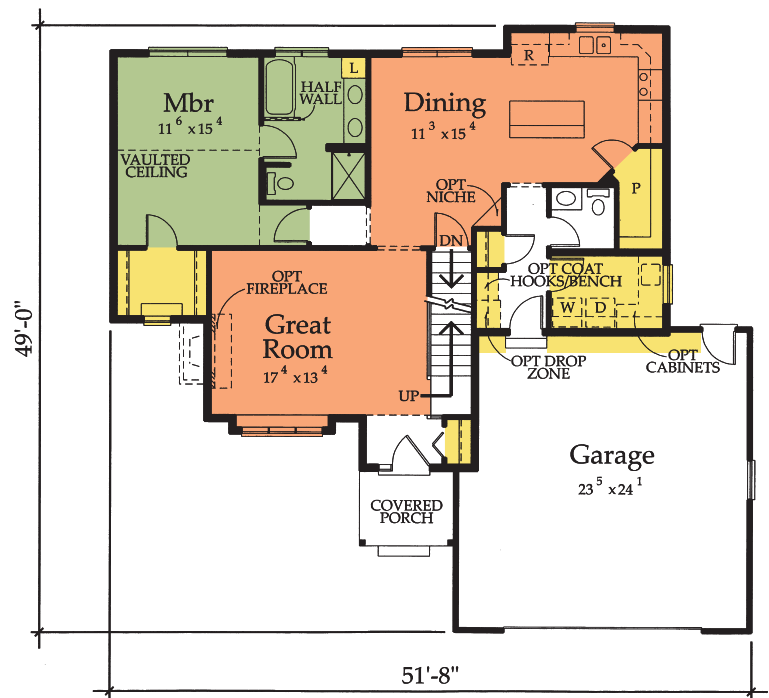

Traditional*

Craftsman*

Country French*

The Benton Harbor

Model # D471 c

Main – 1,255 Sq. Ft. / Second – 702 Sq. Ft. = Total 1,957 Sq. Ft.

Take your coat off and stay awhile! This home immediately welcomes you and your guests into the great room. Though it is a separate space from the large dining and kitchen areas, the flow is so easy and natural.

The loft overlooking the great room gives a dramatic effect as well as adding extra socializing space. Or is that loft, with its vaulted ceiling, an inspirational workspace? You have great possibilities in this home!