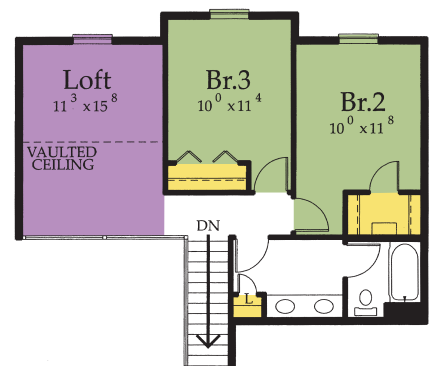

Traditional*

Craftsman*

Country French*

The Benton Harbor

Model # D471 c

Main – 1,255 Sq. Ft. / Second – 702 Sq. Ft. = Total 1,957 Sq. Ft.

Take your coat off and stay awhile! This home immediately welcomes you and your guests into the great room. Though it is a separate space from the large dining and kitchen areas, the flow is so easy and natural.

The loft overlooking the great room gives a dramatic effect as well as adding extra socializing space. Or is that loft, with its vaulted ceiling, an inspirational workspace? You have great possibilities in this home!