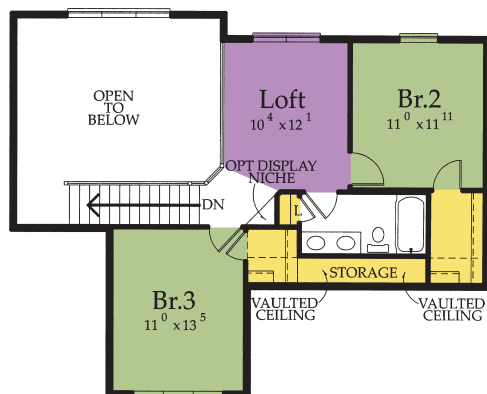

Traditional*

Country French*

Craftsman*

Main – 1,392 Sq. Ft. / Second – 680 Sq. Ft. = Total 2,072 Sq. Ft.

The Farmington
Model # D476c

Flexibility is the key to this home. The socializing space is ample, but it can be expanded by using the flex room as a formal dining room. Or perhaps you would rather use the room as a media room or library. The loft overlooking the great room gives yet another place for entertaining, providing a more quiet space for conversation.

Even the bedrooms upstairs offer flexibility. Perhaps now you need them as bedrooms, but later you can flex one of them into a home office. And is the other room a craft room or is it an exercise room? You decide!