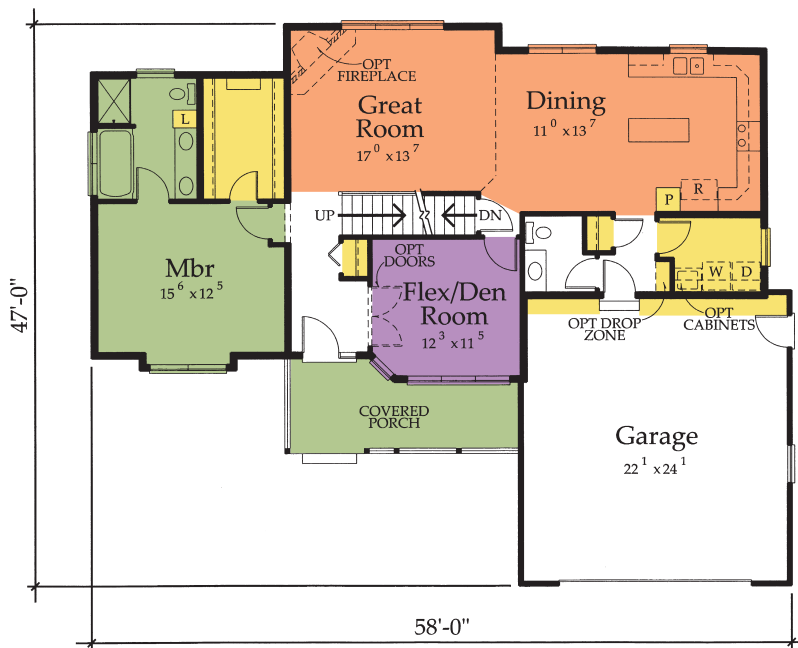

Traditional*

Country French*

Craftsman*

Main – 1,392 Sq. Ft. / Second – 680 Sq. Ft. = Total 2,072 Sq. Ft.

The Farmington
Model # D476c

Flexibility is the key to this home. The socializing space is ample, but it can be expanded by using the flex room as a formal dining room. Or perhaps you would rather use the room as a media room or library. The loft overlooking the great room gives yet another place for entertaining, providing a more quiet space for conversation.

Even the bedrooms upstairs offer flexibility. Perhaps now you need them as bedrooms, but later you can flex one of them into a home office. And is the other room a craft room or is it an exercise room? You decide!