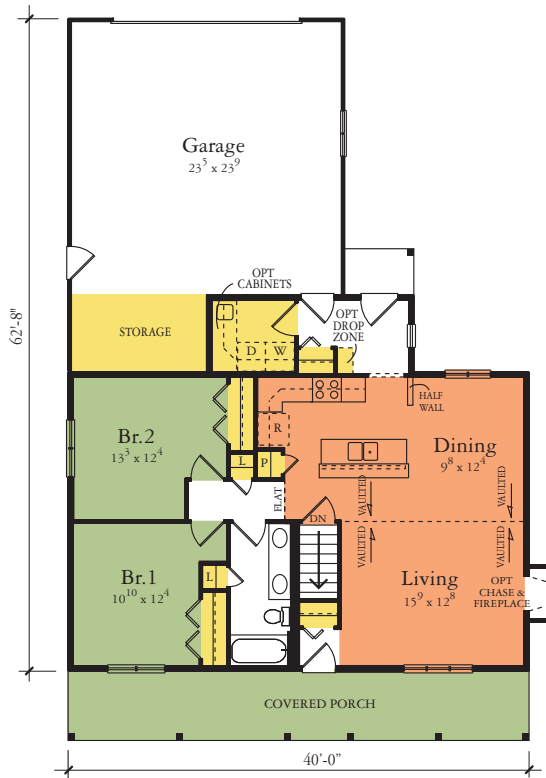

The Dakota

Street Elevation

Model # H157 cm
 Total 1,160 Sq. Ft.

Just the right size for the vacationing couple, the Dakota features an extra bedroom for guests, and an open concept living room, dining room and kitchen for a spacious feel.

The bathroom with double vanity makes it easy for both of you to get ready for the day at the same time. An island sink in the kitchen provides an upscale appearance and maximizes space.

How this home lives