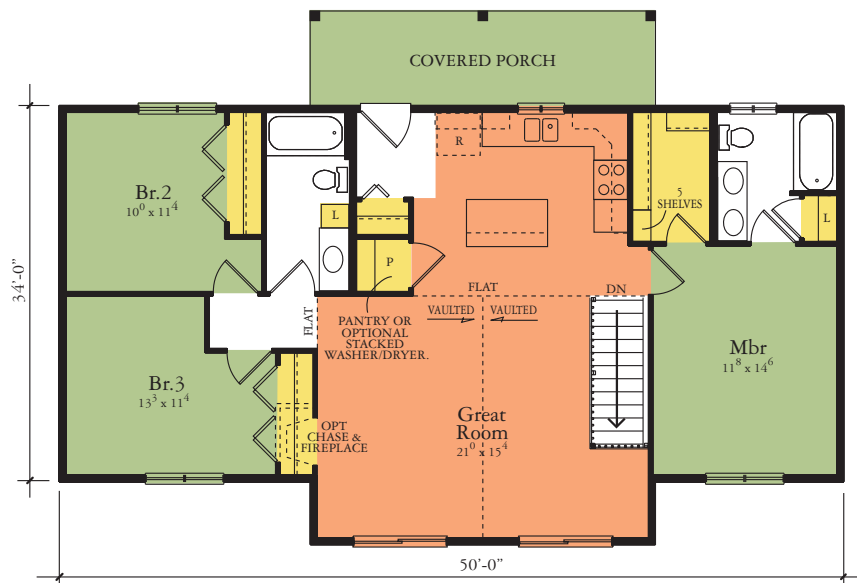

The Conifer

Model # H234 c

Total 1,288 Sq. Ft.

An open floor plan makes the kitchen and vaulted great room the heart of this comfortable cottage. Snuggle up by the optional fireplace. Enjoy a casual meal at the snack bar. Use the convenient pantry to keep your kitchen clutter-free. Or convert it into a handy laundry area. At the end of the day, everyone can retire to their own room.

How this home lives

- Socialize
- Relax
- Organize
- Flex

*Elevations may include optional features.