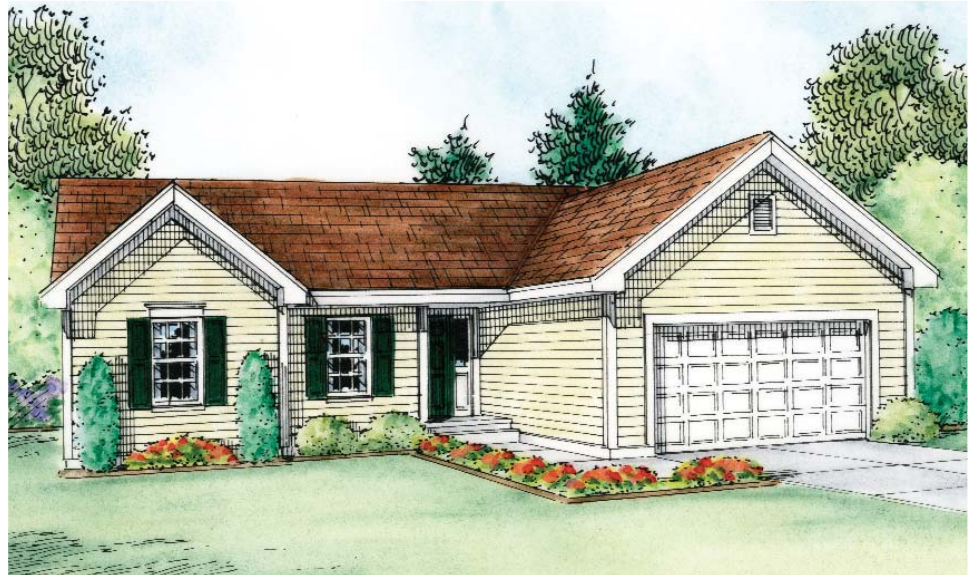

Craftsman*

Traditional*

The Cleardale

Model # N276c

Total 1,393 Sq. Ft.

This home lives big! The socializing area allows everyone to be a part of the action! If you want some quiet space, bedroom 3 makes a cozy den. The closet could become a bookcase or entertainment space.

The rear foyer, with its optional drop zone, allows you the opportunity to hang up your coat, drop off mail, keys and brief case to keep the house clutter free.

How this home lives

*Elevations may include optional features.