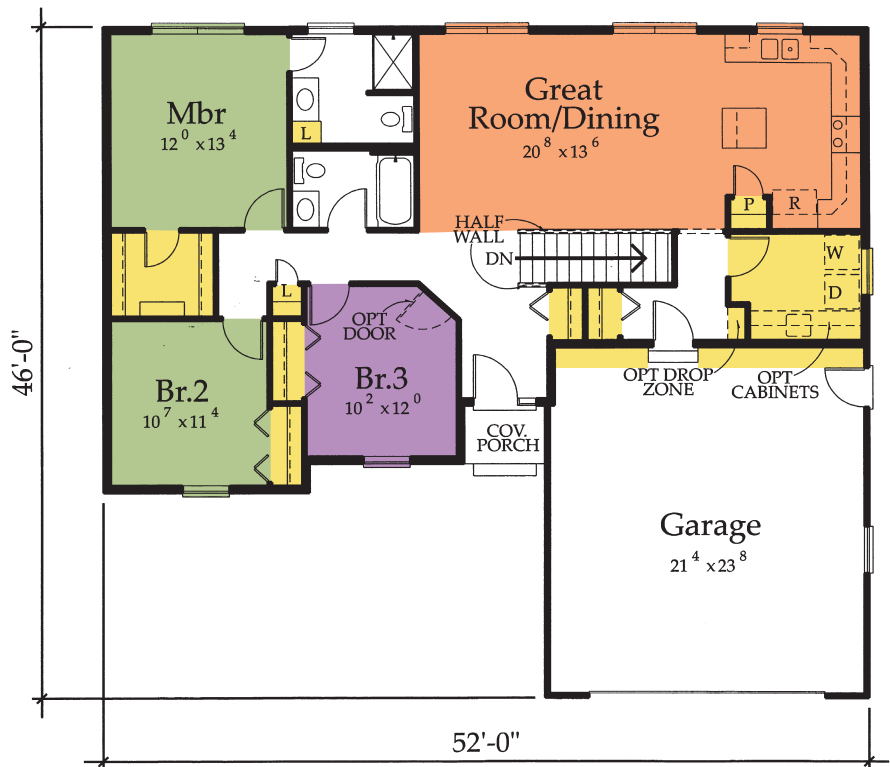

Craftsman*

Traditional*

The Cleardale

Model # N276c

Total 1,393 Sq. Ft.

This home lives big! The socializing area allows everyone to be a part of the action! If you want some quiet space, bedroom 3 makes a cozy den. The closet could become a bookcase or entertainment space.

The rear foyer, with its optional drop zone, allows you the opportunity to hang up your coat, drop off mail, keys and brief case to keep the house clutter free.

How this home lives

*Elevations may include optional features.