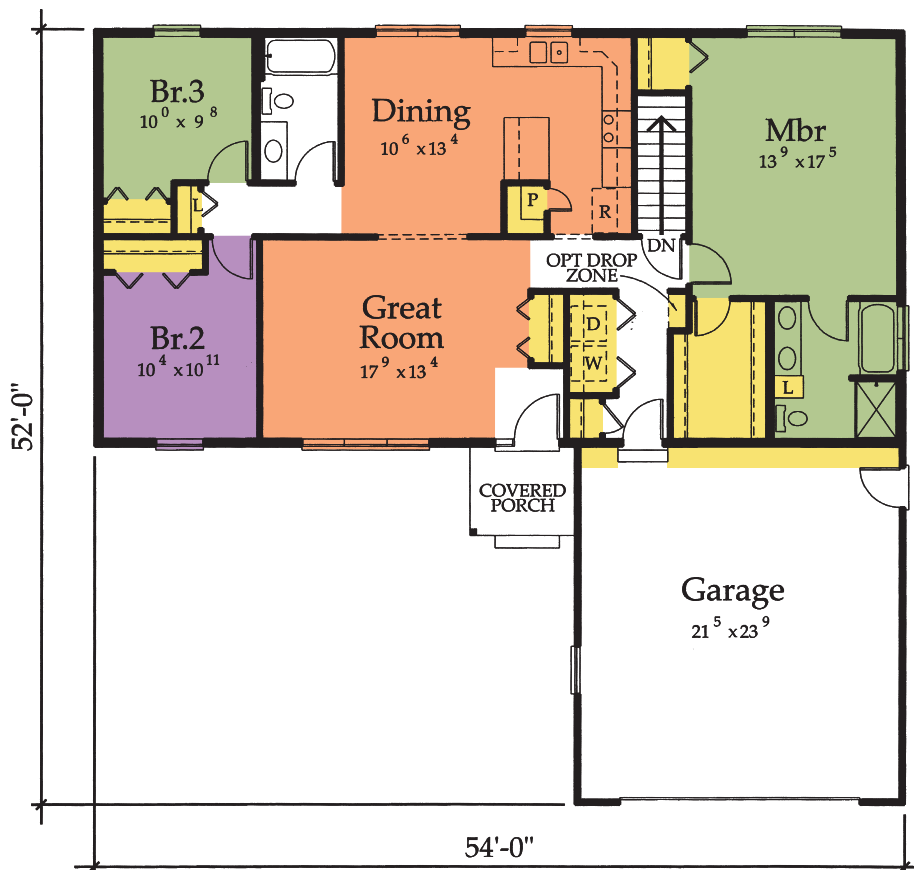

Traditional*

Craftsman*

Total 1,512 Sq. Ft.

The Hallmark

Model # N314cm

Separation between the master and secondary bedrooms makes this a great family home. The kids have their own wing, complete with a bathroom and linen closet. And the master bedroom has a nice noise buffer with the staircase, insuring a quiet retreat.

Check out the two closets in the master bedroom – wonder who gets “dibbs” on the big one?

How this home lives

*Elevations may include optional features.