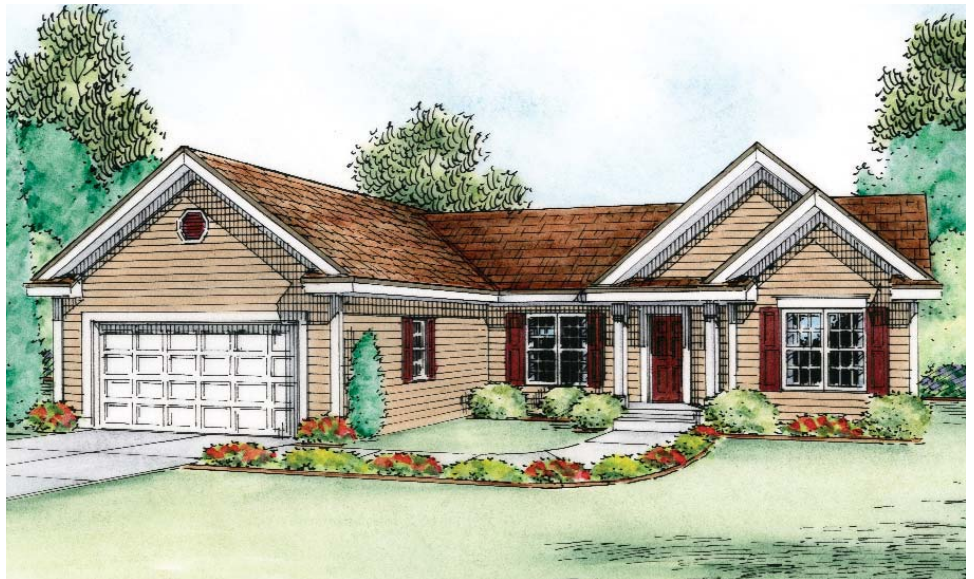

Craftsman\*

Traditional\*

# The Comstock

Model # N362c

Total 1,674 Sq. Ft.

The large open design of the socializing space ensures everyone who comes into this home is immediately part of the action. The unique angled snack bar even keeps the chef involved in the party!

But when it comes time to refresh and relax alone, the generous master bedroom with a large walk-in closet and ample bath becomes your own private haven – separated from the noise and commotion of bedrooms 2 and 3.