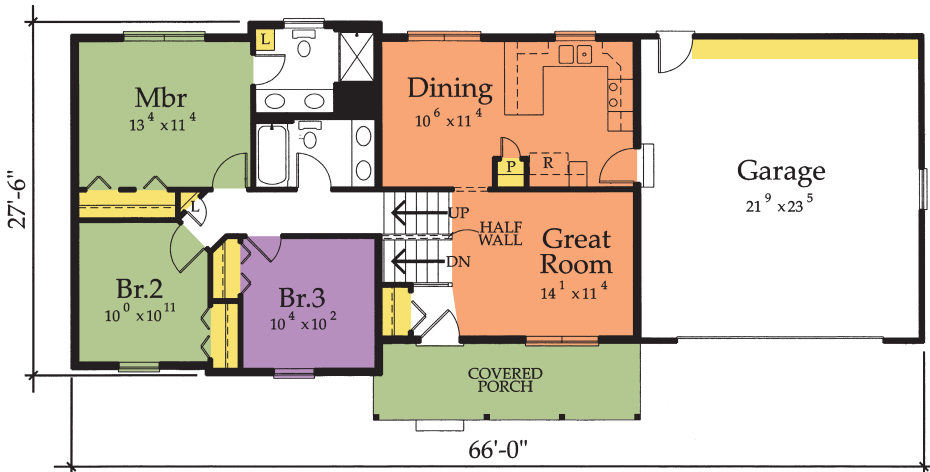

Traditional*

Craftsman*

The Addison

Model # N921c

Main – 1,121 Sq. Ft. / Optional Finished Lower Level – 604 Sq. Ft. = Total 1,733 Sq. Ft.

The large covered porch welcomes your guests with a touch of nostalgic charm. It also allows a comfortable place to wind down after a long day. Sip a glass of sweet tea and enjoy some peace and quiet.

The secondary bedrooms are great for a growing family or for flexible space for the empty-nester.

How this home lives

- Socialize
- Relax
- Organize
- Flex

*Elevations may include optional features.