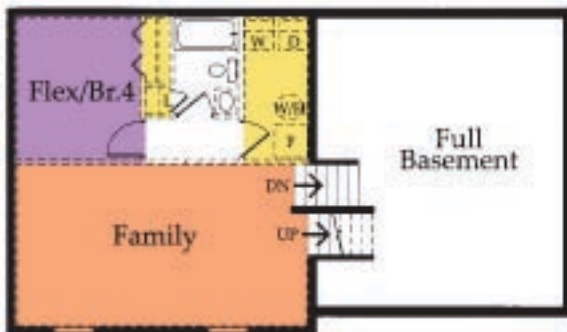

# BOHM BUILDERS BUILT SOLID

Main - 1,121 Sq. Ft. / Optional Finished Lower Level - 604 Sq. Ft. = Total 1,733 Sq. Ft.

The large covered porch welcomes your guests with a touch of nostalgic charm. It also allows a comfortable place to wind down after a long day. Sip a glass of sweet tea and enjoy some peace and quiet.

The secondary bedrooms are great for a growing family or for flexible space for the empty-nester.

*How this home lives*

- Socialize
- Relax
- Organize
- Flex

\*Elevations may include optional features.