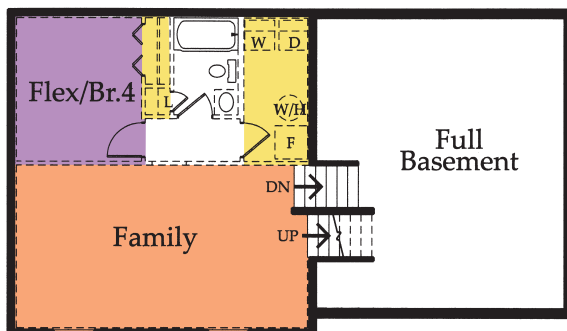

Traditional*

Craftsman*

The Addison

Model # N921c

Main – 1,121 Sq. Ft. / Optional Finished Lower Level – 604 Sq. Ft. = Total 1,733 Sq. Ft.

The large covered porch welcomes your guests with a touch of nostalgic charm. It also allows a comfortable place to wind down after a long day. Sip a glass of sweet tea and enjoy some peace and quiet.

The secondary bedrooms are great for a growing family or for flexible space for the empty-nester.

How this home lives

- Socialize
- Relax
- Organize
- Flex

*Elevations may include optional features.